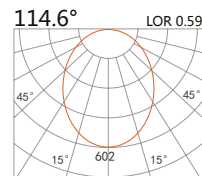

TRACK-SPOT LIGHT SEGIN

IP20

1-10V

Triac

DALI

white grey black

227 159

LED Power	Colour Temp	Luminous
22W	2700/3000K 4000/5000K	2640lm 2719lm

LIGHT DISTRIBUTION

For 3000k

227 160

LED Power	Colour Temp	Luminous
43W	2700/3000K 4000/5000K	5280lm 5438lm

LIGHT DISTRIBUTION

For 3000k