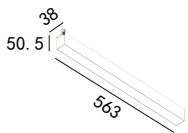

TRACK-SPOT LIGHT SEGIN

IP20

1-10V

Triac

DALI

white grey black

227 159

LED Power	Colour Temp	Luminous
22W	2700/3000K 4000/5000K	2640lm 2719lm