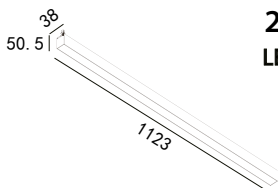

LIGHT DISTRIBUTION

For 3000k